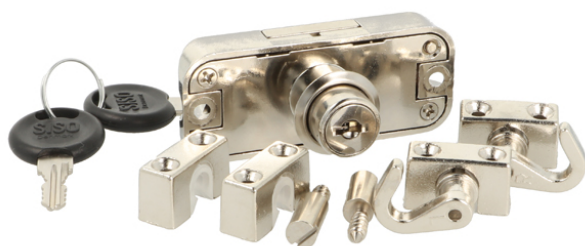

PRODUCT SHEET

Description:

Rotary Bar Lock 922, ø16,5x22mm, RH, NPL, CK SISO, No Bars, W/Accessories, 3-Way, 15mm Backset

Item number:

14.05.271-0

Units	Box	Carton	HS Code	Barcode
Pcs.	8	80	8301300000	
				5704866042925