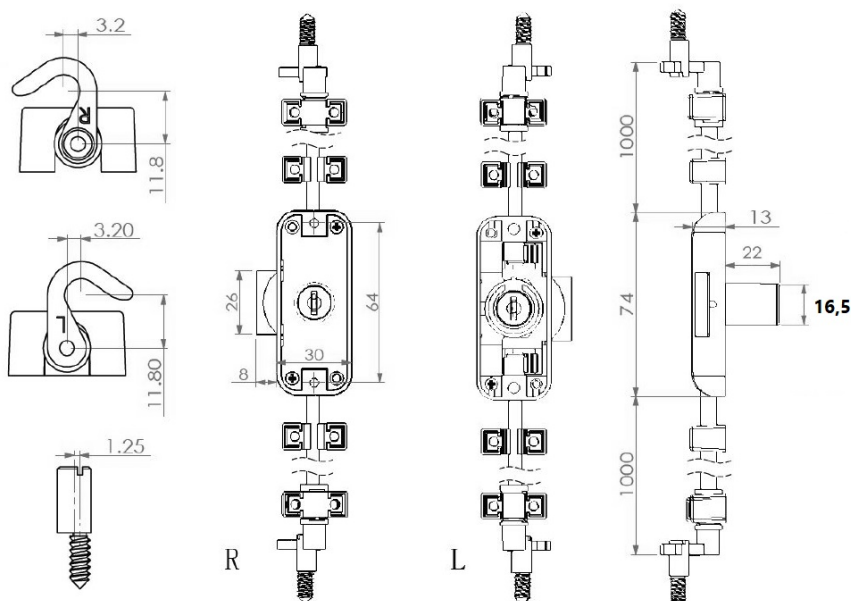

PRODUCT SHEET

Description:

Rotary Bar Lock 922, ø16,5x22mm, RH, NPL, CK SISO, No Bars, W/Accessories, 3-Way, 15mm Backset

Item number:

14.05.271-0

Units	Box	Carton	HS Code	Barcode
Pcs.	8	80	8301300000	
				5704866042925